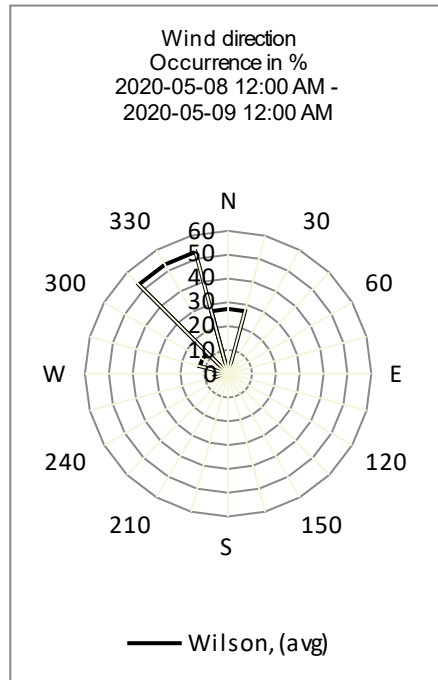

Weather Report

Porcupine

Periods Data (2020-05-08 12:00 AM - 2020-05-09 12:00 AM)

| Location | Start Time | Sum Precipitation (mm) | Average Wind Speed (km/h) | Average Wind Direction (Deg) | Average Temperature (°C) | Average Humidity (%) | Average Pressure (mb) |
|----------|------------------------|------------------------|---------------------------|------------------------------|--------------------------|----------------------|-----------------------|
| Wilson | 2020-05-08 12:00:00 AM | 0.0 | 10.5 | 357.0 | -4.1 | 82.0 | 974.4 |
| Wilson | 2020-05-08 1:00:00 AM | 0.0 | 12.8 | 0.1 | -4.8 | 73.2 | 974.6 |
| Wilson | 2020-05-08 2:00:00 AM | 0.0 | 11.2 | 2.8 | -5.9 | 67.4 | 974.9 |
| Wilson | 2020-05-08 3:00:00 AM | 0.0 | 10.1 | 358.0 | -7.2 | 69.5 | 975.2 |
| Wilson | 2020-05-08 4:00:00 AM | 0.0 | 11.5 | 356.5 | -7.6 | 71.1 | 975.4 |
| Wilson | 2020-05-08 5:00:00 AM | 0.0 | 13.2 | 353.2 | -8.0 | 70.1 | 975.7 |
| Wilson | 2020-05-08 6:00:00 AM | 0.0 | 12.4 | 346.5 | -8.0 | 70.5 | 976.0 |
| Wilson | 2020-05-08 7:00:00 AM | 0.0 | 13.8 | 337.0 | -7.7 | 66.5 | 976.0 |
| Wilson | 2020-05-08 8:00:00 AM | 0.0 | 17.0 | 331.2 | -6.9 | 60.7 | 975.8 |
| Wilson | 2020-05-08 9:00:00 AM | 0.0 | 14.9 | 328.6 | -7.1 | 59.7 | 975.9 |
| Wilson | 2020-05-08 10:00:00 AM | 0.0 | 15.2 | 333.6 | -6.0 | 52.9 | 975.5 |
| Wilson | 2020-05-08 11:00:00 AM | 0.0 | 12.6 | 326.6 | -5.0 | 52.8 | 975.3 |
| Wilson | 2020-05-08 12:00:00 PM | 0.0 | 9.6 | 321.5 | -4.8 | 62.6 | 975.3 |
| Wilson | 2020-05-08 1:00:00 PM | 0.0 | 9.5 | 316.0 | -4.4 | 65.3 | 975.2 |
| Wilson | 2020-05-08 2:00:00 PM | 0.0 | 8.8 | 309.6 | -4.4 | 67.3 | 975.2 |
| Wilson | 2020-05-08 3:00:00 PM | 0.0 | 6.4 | 299.2 | -3.4 | 68.4 | 974.9 |
| Wilson | 2020-05-08 4:00:00 PM | 0.0 | 11.1 | 323.2 | -2.8 | 62.1 | 974.6 |
| Wilson | 2020-05-08 5:00:00 PM | 0.0 | 12.9 | 322.4 | -2.5 | 52.2 | 974.7 |
| Wilson | 2020-05-08 6:00:00 PM | 0.0 | 14.2 | 331.0 | -2.7 | 52.8 | 974.9 |
| Wilson | 2020-05-08 7:00:00 PM | 0.0 | 12.3 | 329.0 | -3.1 | 54.8 | 975.2 |
| Wilson | 2020-05-08 8:00:00 PM | 0.0 | 11.0 | 325.1 | -3.2 | 56.3 | 975.2 |
| Wilson | 2020-05-08 9:00:00 PM | 0.0 | 7.4 | 317.8 | -3.4 | 59.9 | 975.3 |
| Wilson | 2020-05-08 10:00:00 PM | 0.0 | 4.5 | 300.1 | -3.5 | 59.7 | 975.3 |
| Wilson | 2020-05-08 11:00:00 PM | 0.0 | 4.1 | 292.3 | -3.6 | 59.9 | 975.1 |